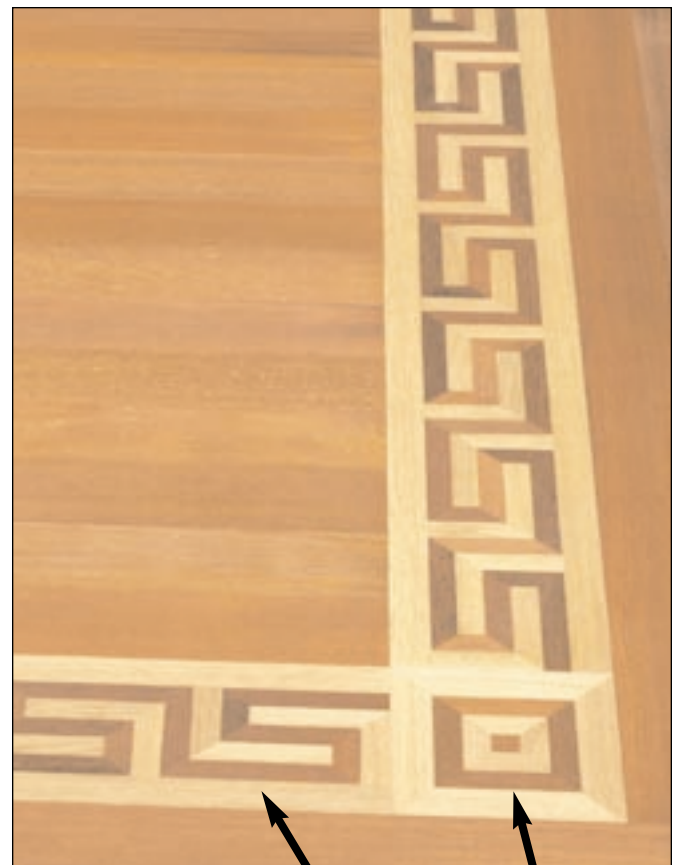

LEGACY collection

Hardwood Flooring
William M. Bird and Company

Borders
Corners

Borders & Corners

- 2mm face
- Can be used with Kendall, Brownstone and Bandera
- "Maximus" Aluminum Oxide wear layer with a 25 Year Finish Warranty!

Greek Key Border – Merbau/White Oak

1/2" x 6" x 48"

Product #14391

Greek Key Border – White Oak/Merbau

1/2" x 6" x 48"

Product #14291

Greek Key Corner – Merbau/White Oak

1/2" x 6" x 6"

Product #15391

Greek Key Corner – White Oak/Merbau

1/2" x 6" x 6"

Product #15291

Greek Key Border and Corner
Each sold separately.